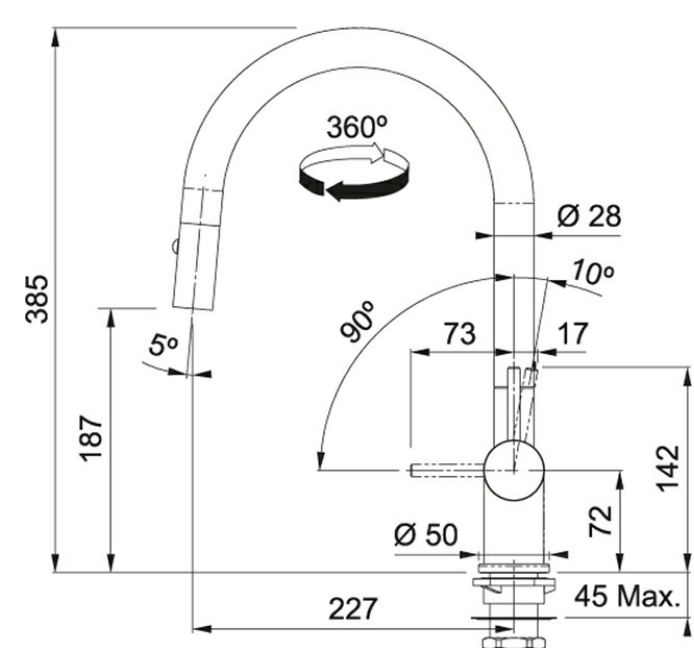

Technical Drawing

Product Information

Version	Pull-Out Spray
Spray Type	Full and Needle Spray
Faucet Operation	Top Lever
Flow Rate	1.75 gpm
Where to buy	Showroom
Countertop hole diameter	1 3/8"

Article Numbers

FUN#	115.0561.518
US Part Number	FF3940